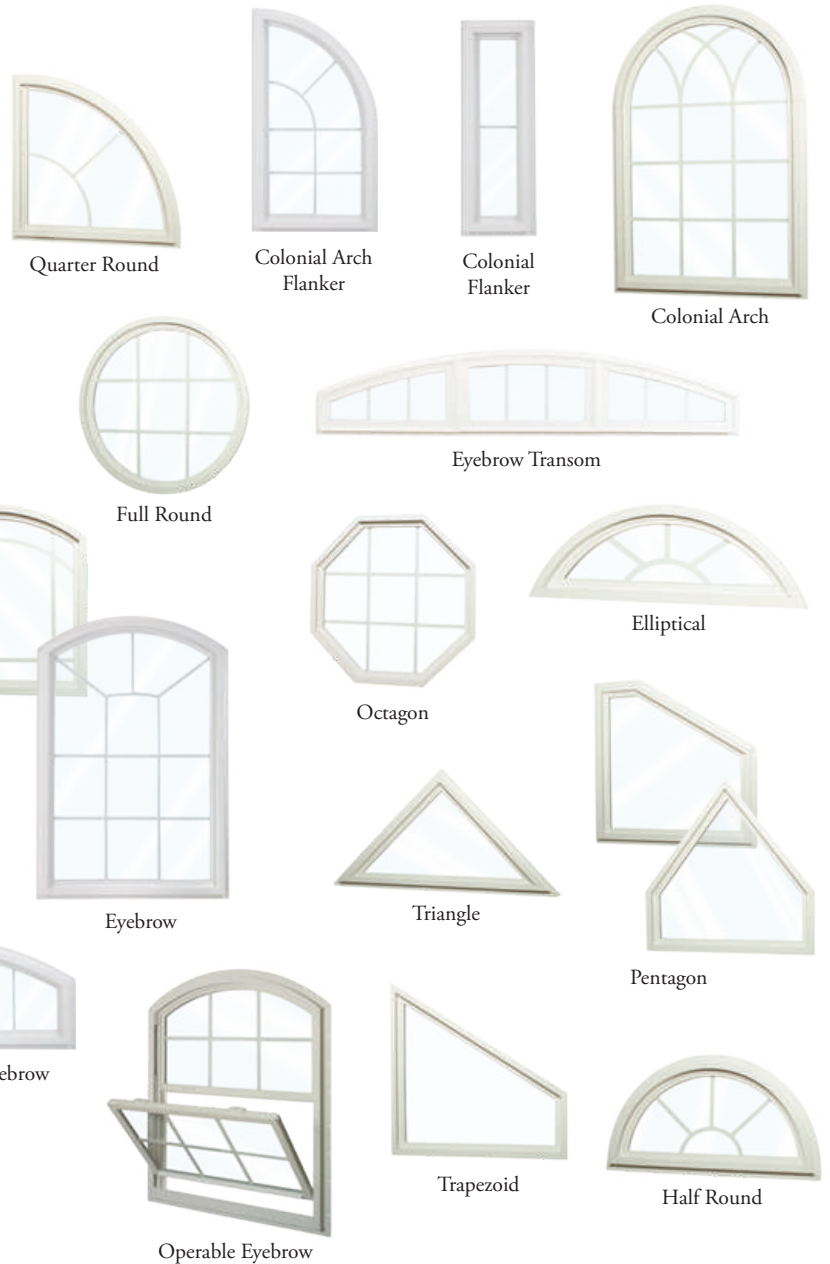

** Printing process may affect color shown. Please refer to actual window sample when selecting colors.
*** Grid offering limited to 5/8" contoured on exterior painted windows. Only use mild, water based household cleaner on painted product and rinse immediately with water. See full cleaning instructions for details.
Note: Manufacturer reserves the right to substitute components as necessary for continued product improvement.