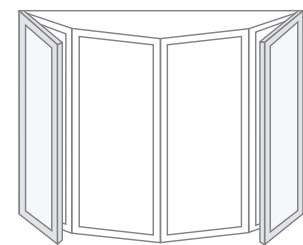

Bay and Bow Replacement Windows

Design Features

Insulated glass panels with optimum thermal air space featuring warm-edge spacer system

Completely assembled and ready for installation

Double hung flankers are standard

Ultra Low-E Glass with Argon Gas

5/8" or 1" contoured, 5/8" or 3/4" flat and 1 1/8" Simulated Divided Lite (SDL) grids

Brass and brushed nickel locks

Insulated head and seatboard

Color Options**

Painted Colors*** (Exterior Only)

Laminates**

Standard Window Configurations

Bay with casement flankers (optional)

4-lite bow with casement flankers (optional)

* Screens are not meant to restrain a child from falling through an open window.
 ** Printing process may affect color shown. Please refer to actual window sample when selecting colors.
 *** Grid offering limited to 5/8" contoured on exterior painted windows. Only use mild, water based household cleaner on painted product and rinse immediately with water. See full cleaning instructions for details.
 Note: Manufacturer reserves the right to substitute components as necessary for continued product improvement.