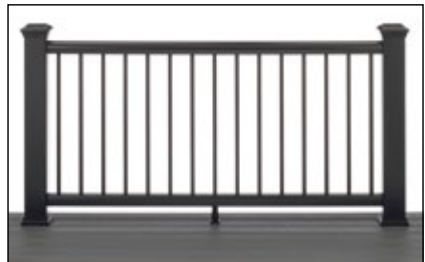

Transcend Classic White posts and rails with square balusters

Transcend Vintage Lantern posts and rails with square balusters

Transcend Charcoal Black posts and rails with square balusters

Transcend Classic White posts and rails with black aluminum round balusters

Transcend Classic White posts with Vintage Lantern rails and black aluminum round balusters

Transcend Charcoal Black posts and rails with black aluminum round balusters

KITS AVAILABLE IN:

6' and 8' horizontal • 8' stairs • 36" and 42" height