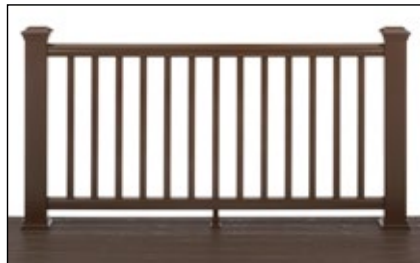

Trex Transcend®

RAILING KITS

Trex Transcend railing: now easier to buy, stock and sell.

Our new Transcend railing kits offer our most popular color combinations – making it easier than ever for your customers to create these sought-after looks.

Transcend Classic White posts and rails with square balusters

Transcend Vintage Lantern posts and rails with square balusters

Transcend Charcoal Black posts and rails with square balusters

Transcend Classic White posts and rails with black aluminum round balusters

Transcend Classic White posts with Vintage Lantern rails and black aluminum round balusters

Transcend Charcoal Black posts and rails with black aluminum round balusters

KITS AVAILABLE IN:

6' and 8' horizontal • 8' stairs • 36" and 42" height