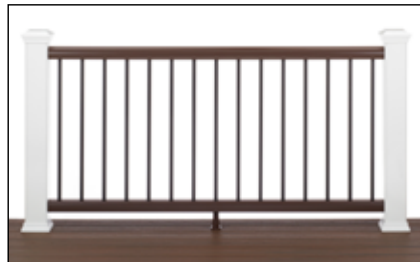

Transcend Classic White posts and rails with square balusters

Transcend Vintage Lantern posts and rails with square balusters

Transcend Charcoal Black posts and rails with square balusters

Transcend Classic White posts and rails with black aluminum round balusters

Transcend Classic White posts with Vintage Lantern rails and black aluminum round balusters

Transcend Charcoal Black posts and rails with black aluminum round balusters

KITS AVAILABLE IN:

6' and 8' horizontal • 8' stairs • 36" and 42" height